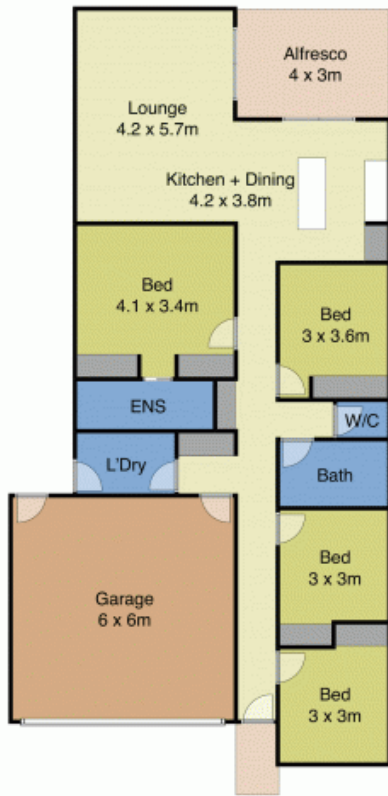

115 Sunningdale Circuit Medowie, NSW

 4
  2
  2

Attention Golf Lovers!

Set on 740m², this beautiful family home is situated in a fantastic location, benefiting from its close proximity to the Pacific Dunes Golf Course and its exclusive resort style club house.

It is also just a short stroll to the soon to be completed Catherine McAuley College and less than 10 minutes to the forever growing Newcastle Airport.

Key features include

Large main bedroom with two built in robes, ceiling fan, reverse cycle air conditioning and ensuite.

Remaining three bedrooms are all good size, with ceiling fans and built-in robes.

Modern main bathroom with bath, shower, vanity and separate toilet.

Open plan kitchen, dining and lounge room.

Double garage with internal access.

Alfresco area and good size yard for the kids to run around. It also has potential side ac

Price: \$595000

Joel Osborn

0432 566 245

Liam Osborn

0447 822 460

Sunningdale Cct