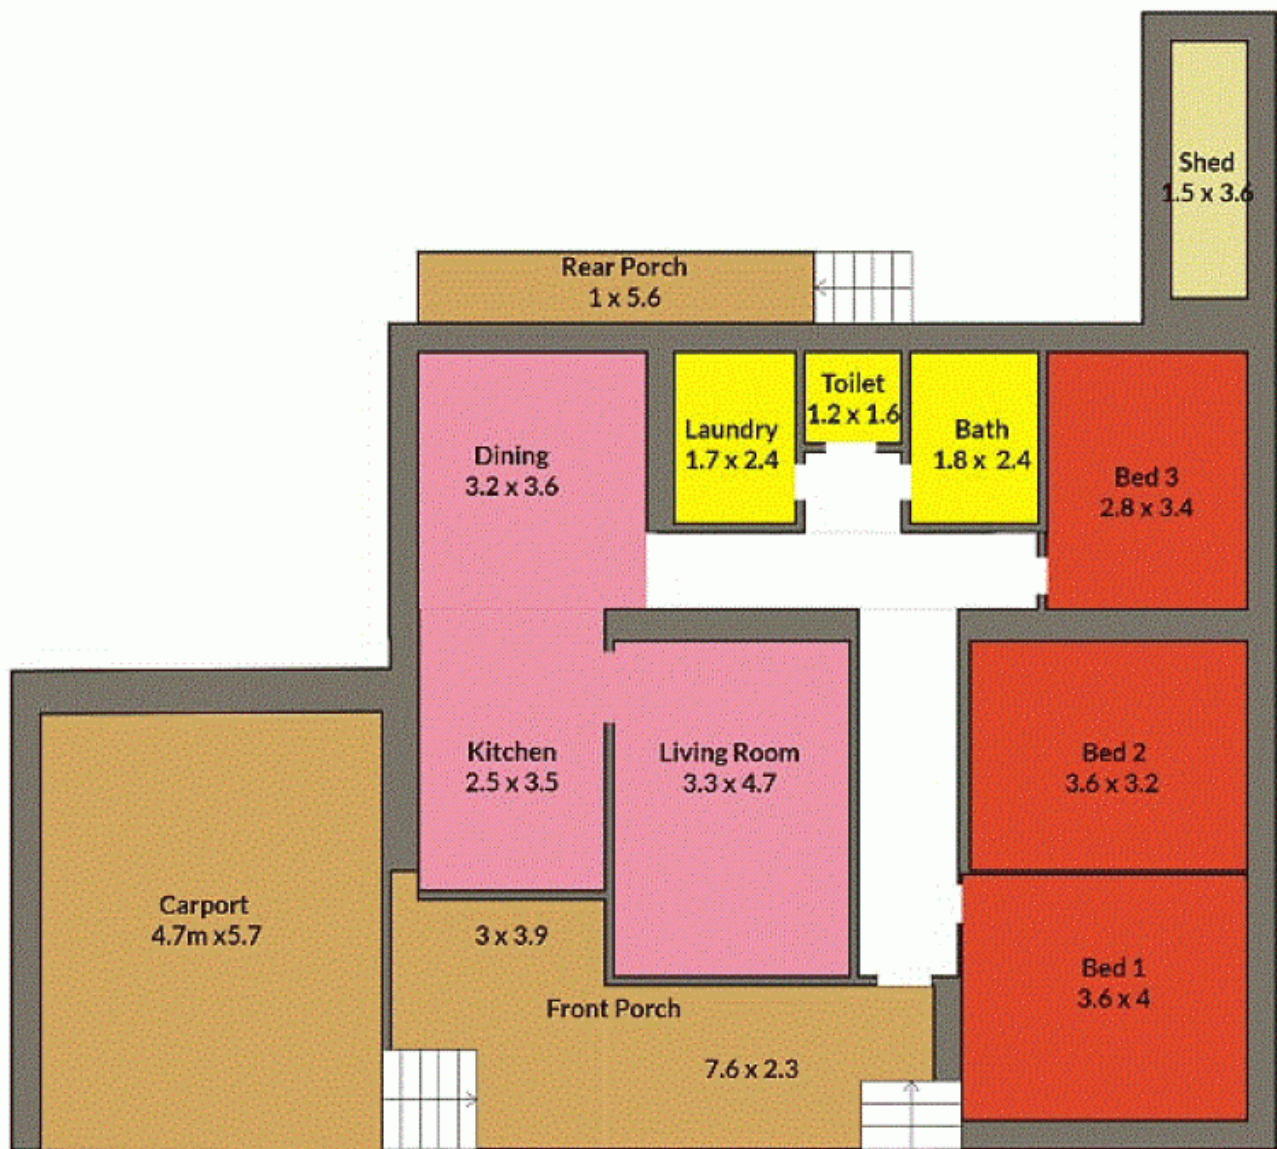

LJ Hooker

Raymond Terrace | Medowie