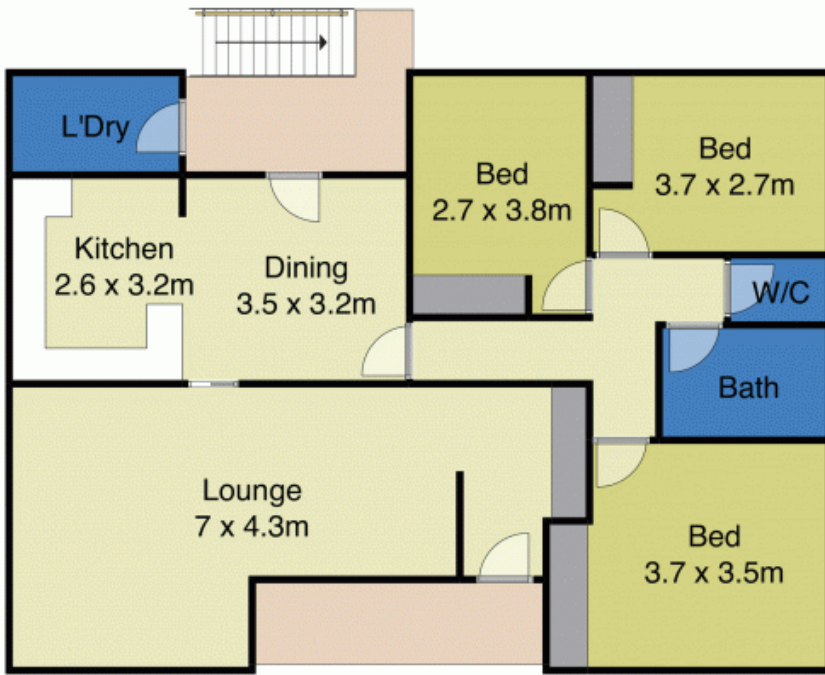

Links Drive