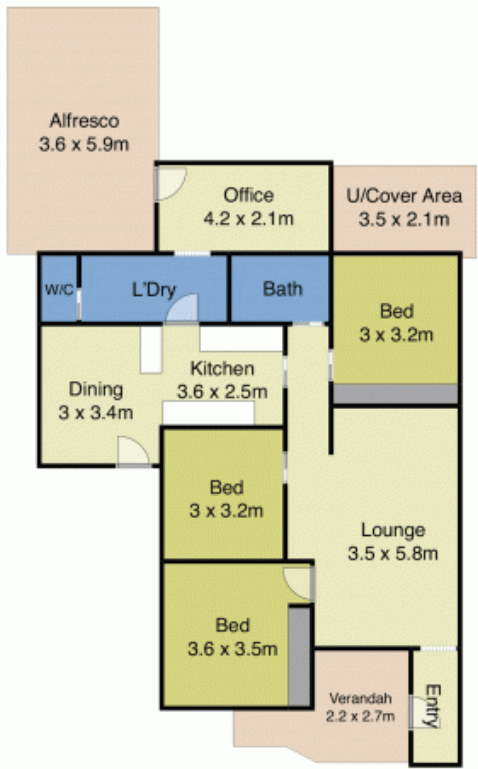

14 Meredith Crescent, Raymond Terrace