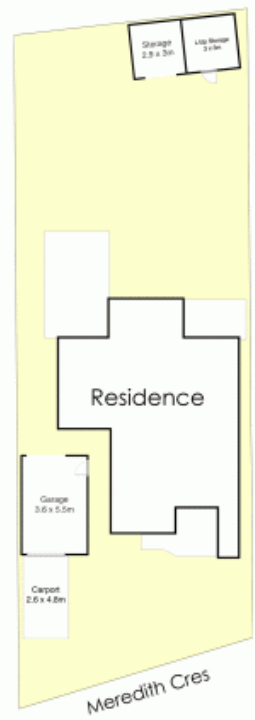

14 Meredith Crescent, Raymond Terrace