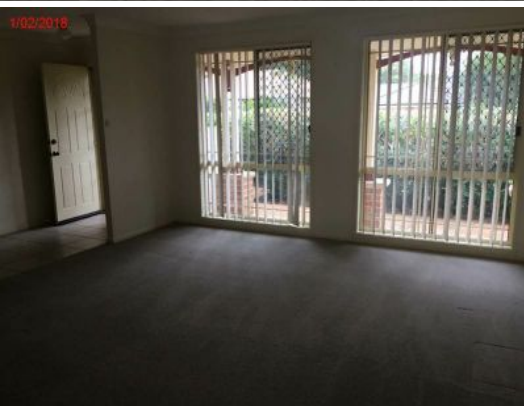

13/12/2019

**19 Wirreanda Drive MEDOWIE, NSW**

4 2 2

Great home located close to local school

Four (4) bedroom home with ensuite and air conditioning to main, double garage with internal access, formal lounge, dining room and air conditioned family room. Ceiling fans to bedrooms, lounge, family and rumpus. Lease will be to mid November 2020