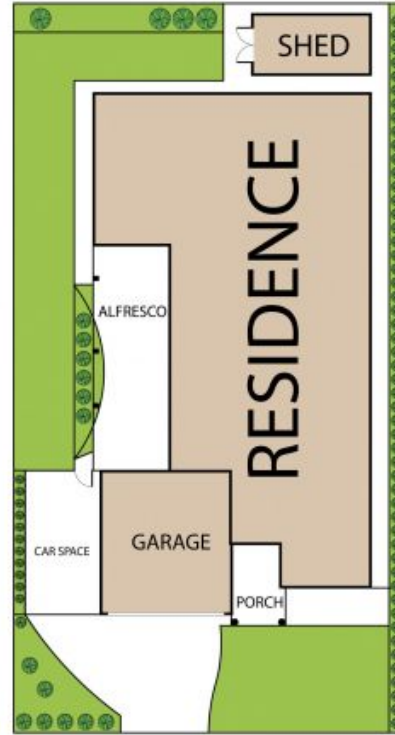

FLOOR AREA : 216 SQM
LAND AREA : 603 SQM

LJ Hooker
Raymond Terrace | Medowie

3 Harriet Close, Raymond Terrace NSW 2324

NOT TO SCALE